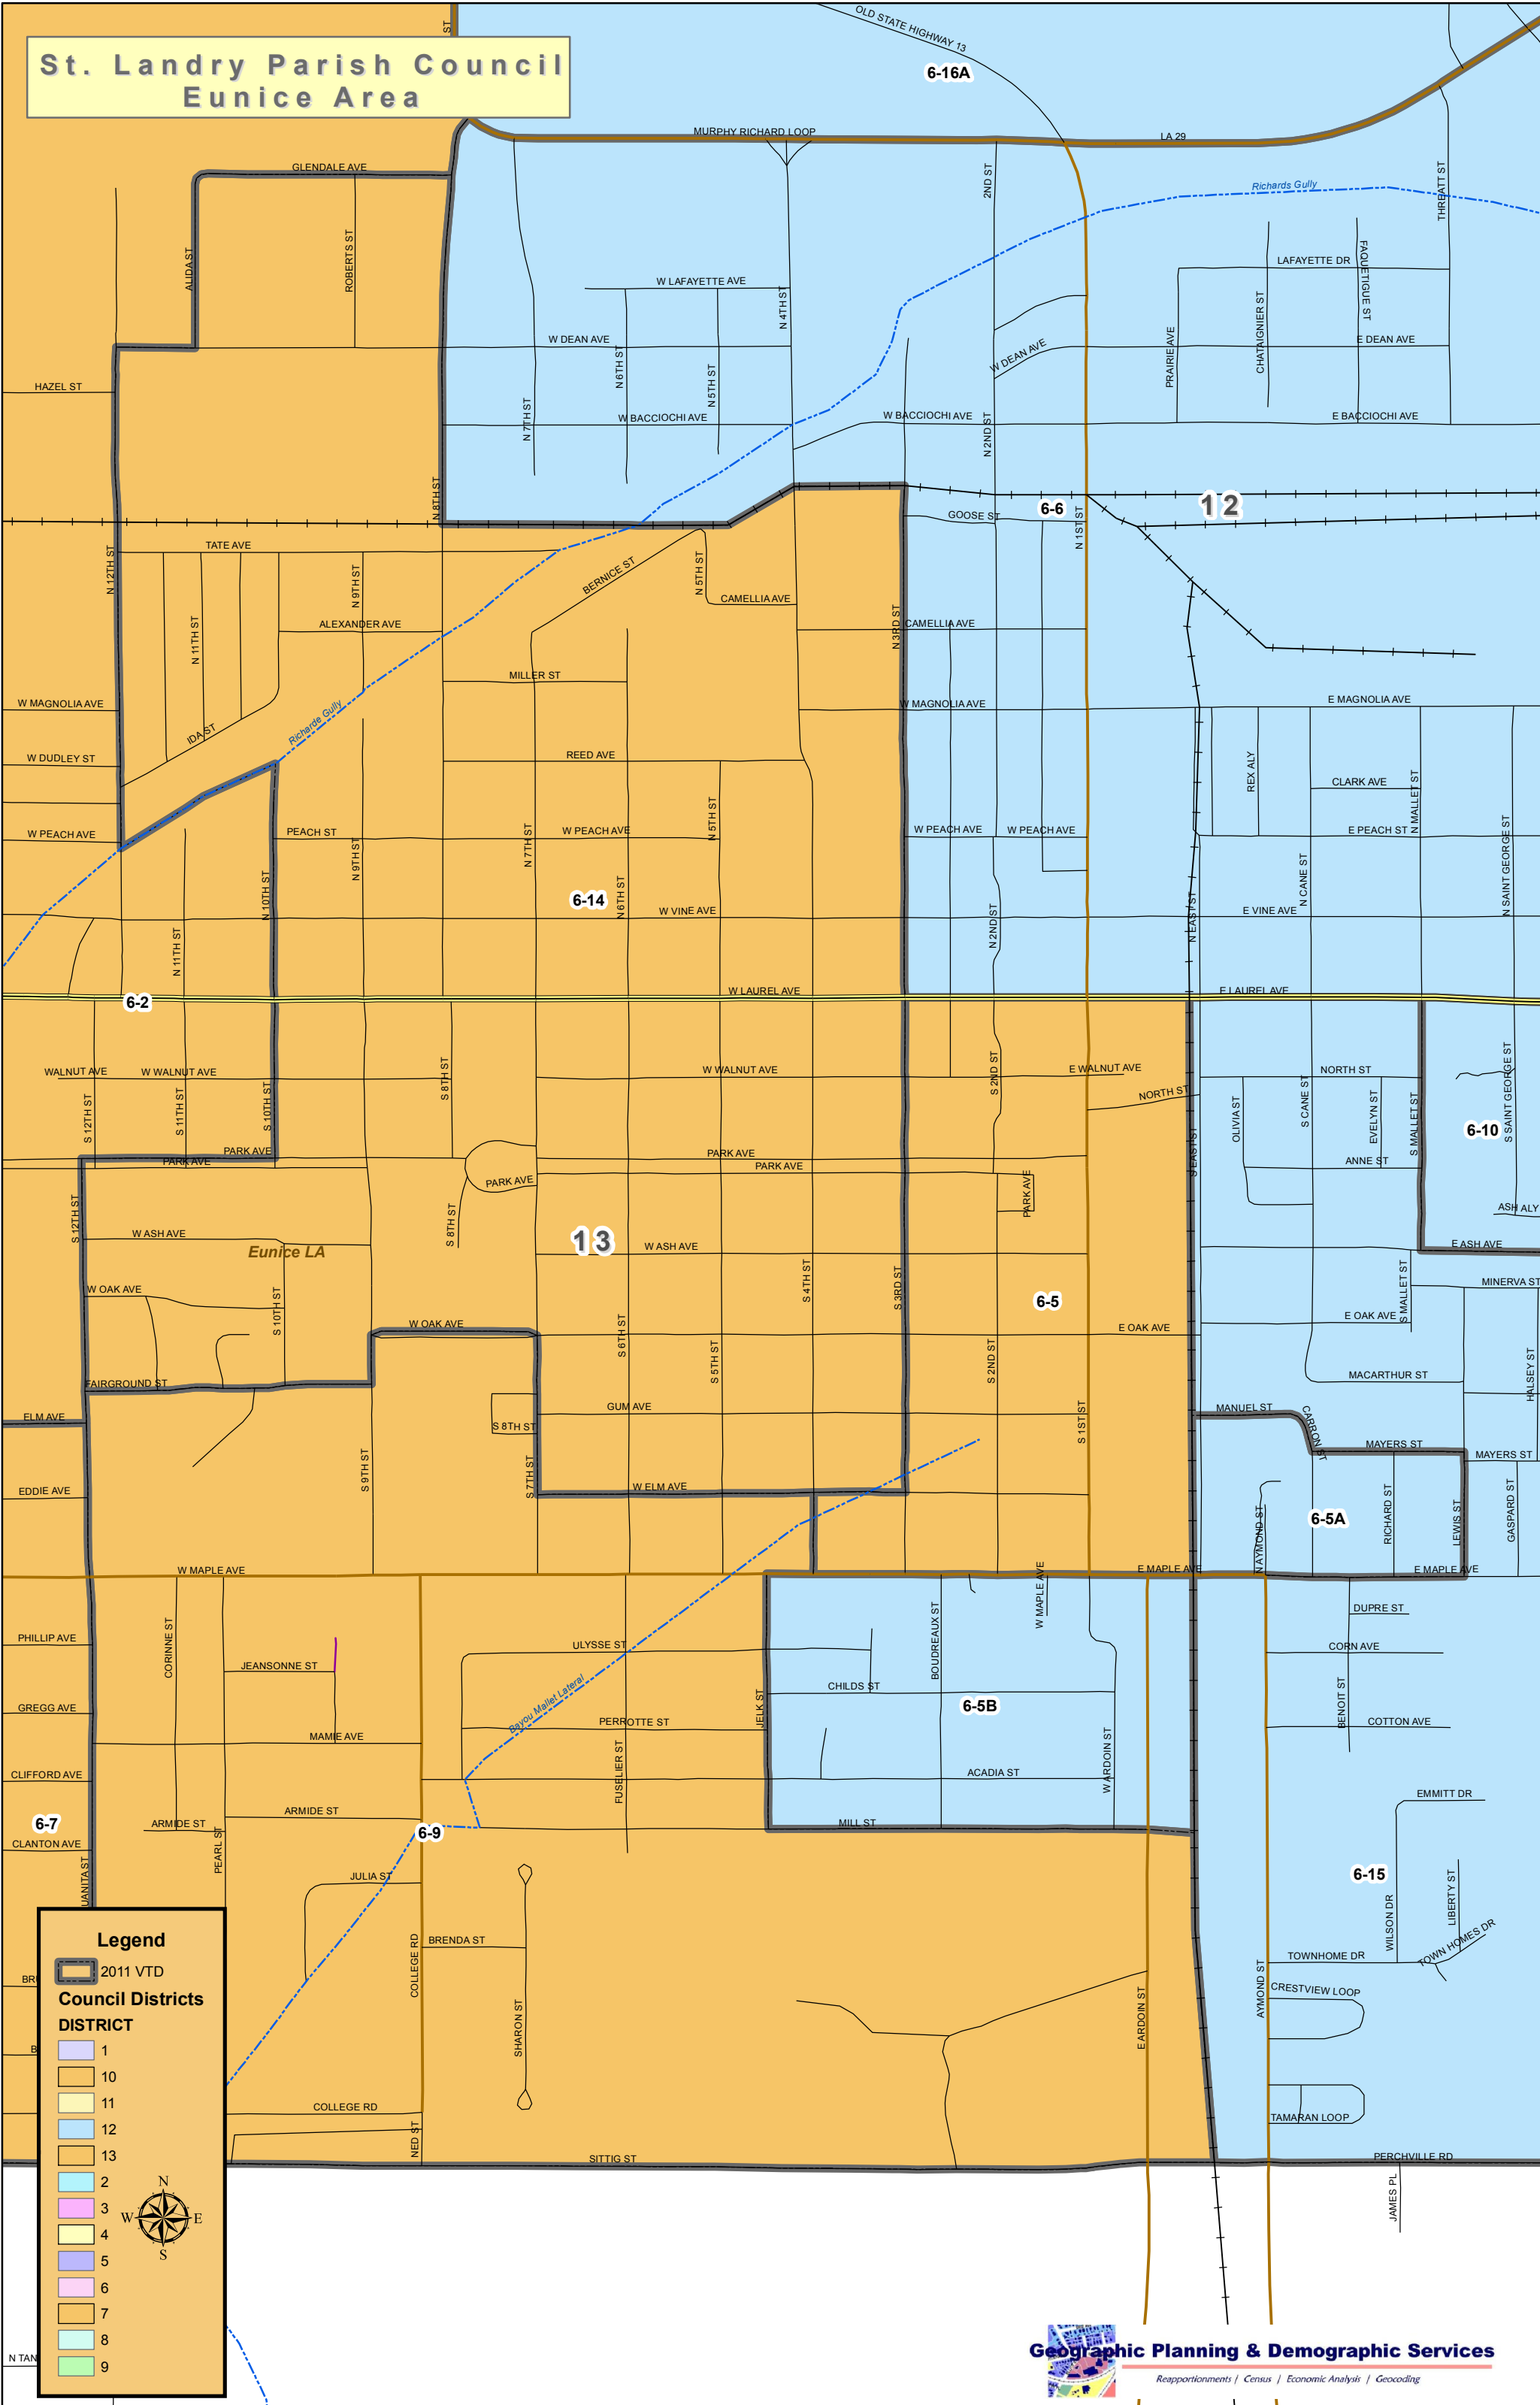

# St. Landry Parish Council Eunice Area

**Legend**

2011 VTD

**Council Districts**

**DISTRICT**

- 1
- 10
- 11
- 12
- 13
- 2
- 3
- 4
- 5
- 6
- 7
- 8
- 9