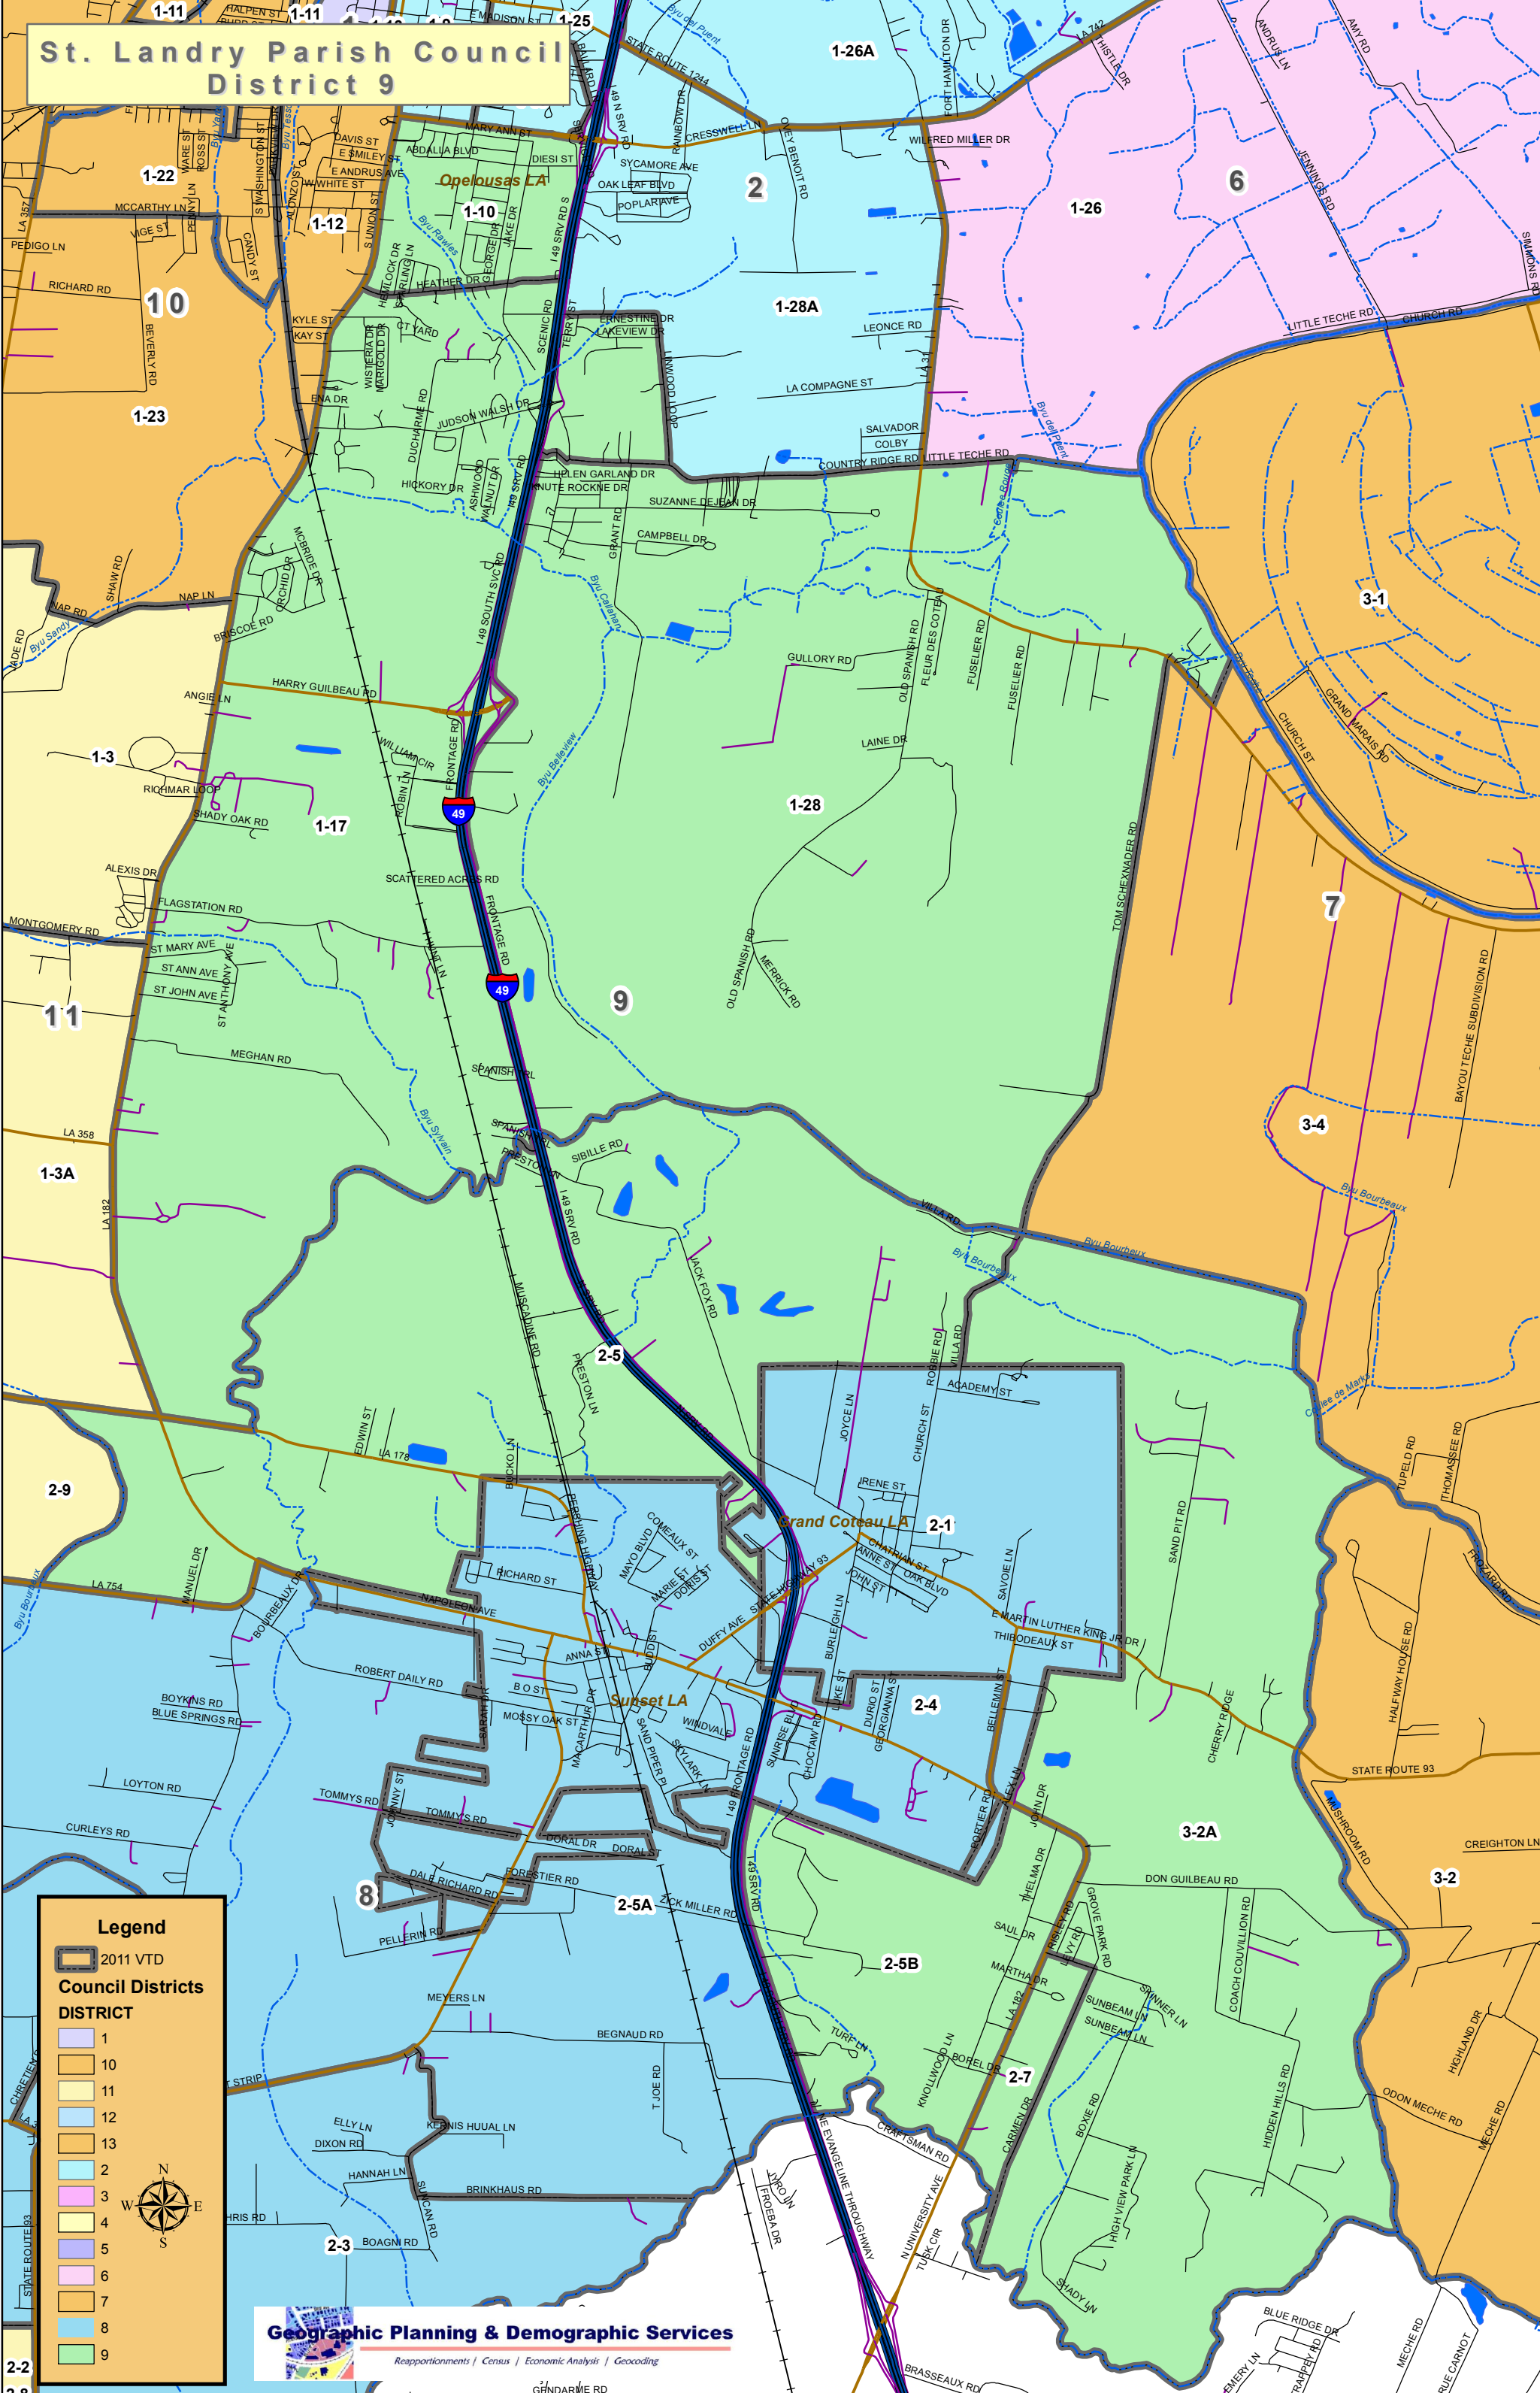

St. Landry Parish Council District 9

Legend

2011 VTD

Council Districts

DISTRICT

- 1
- 2
- 3
- 4
- 5
- 6
- 7
- 8
- 9

North Arrow