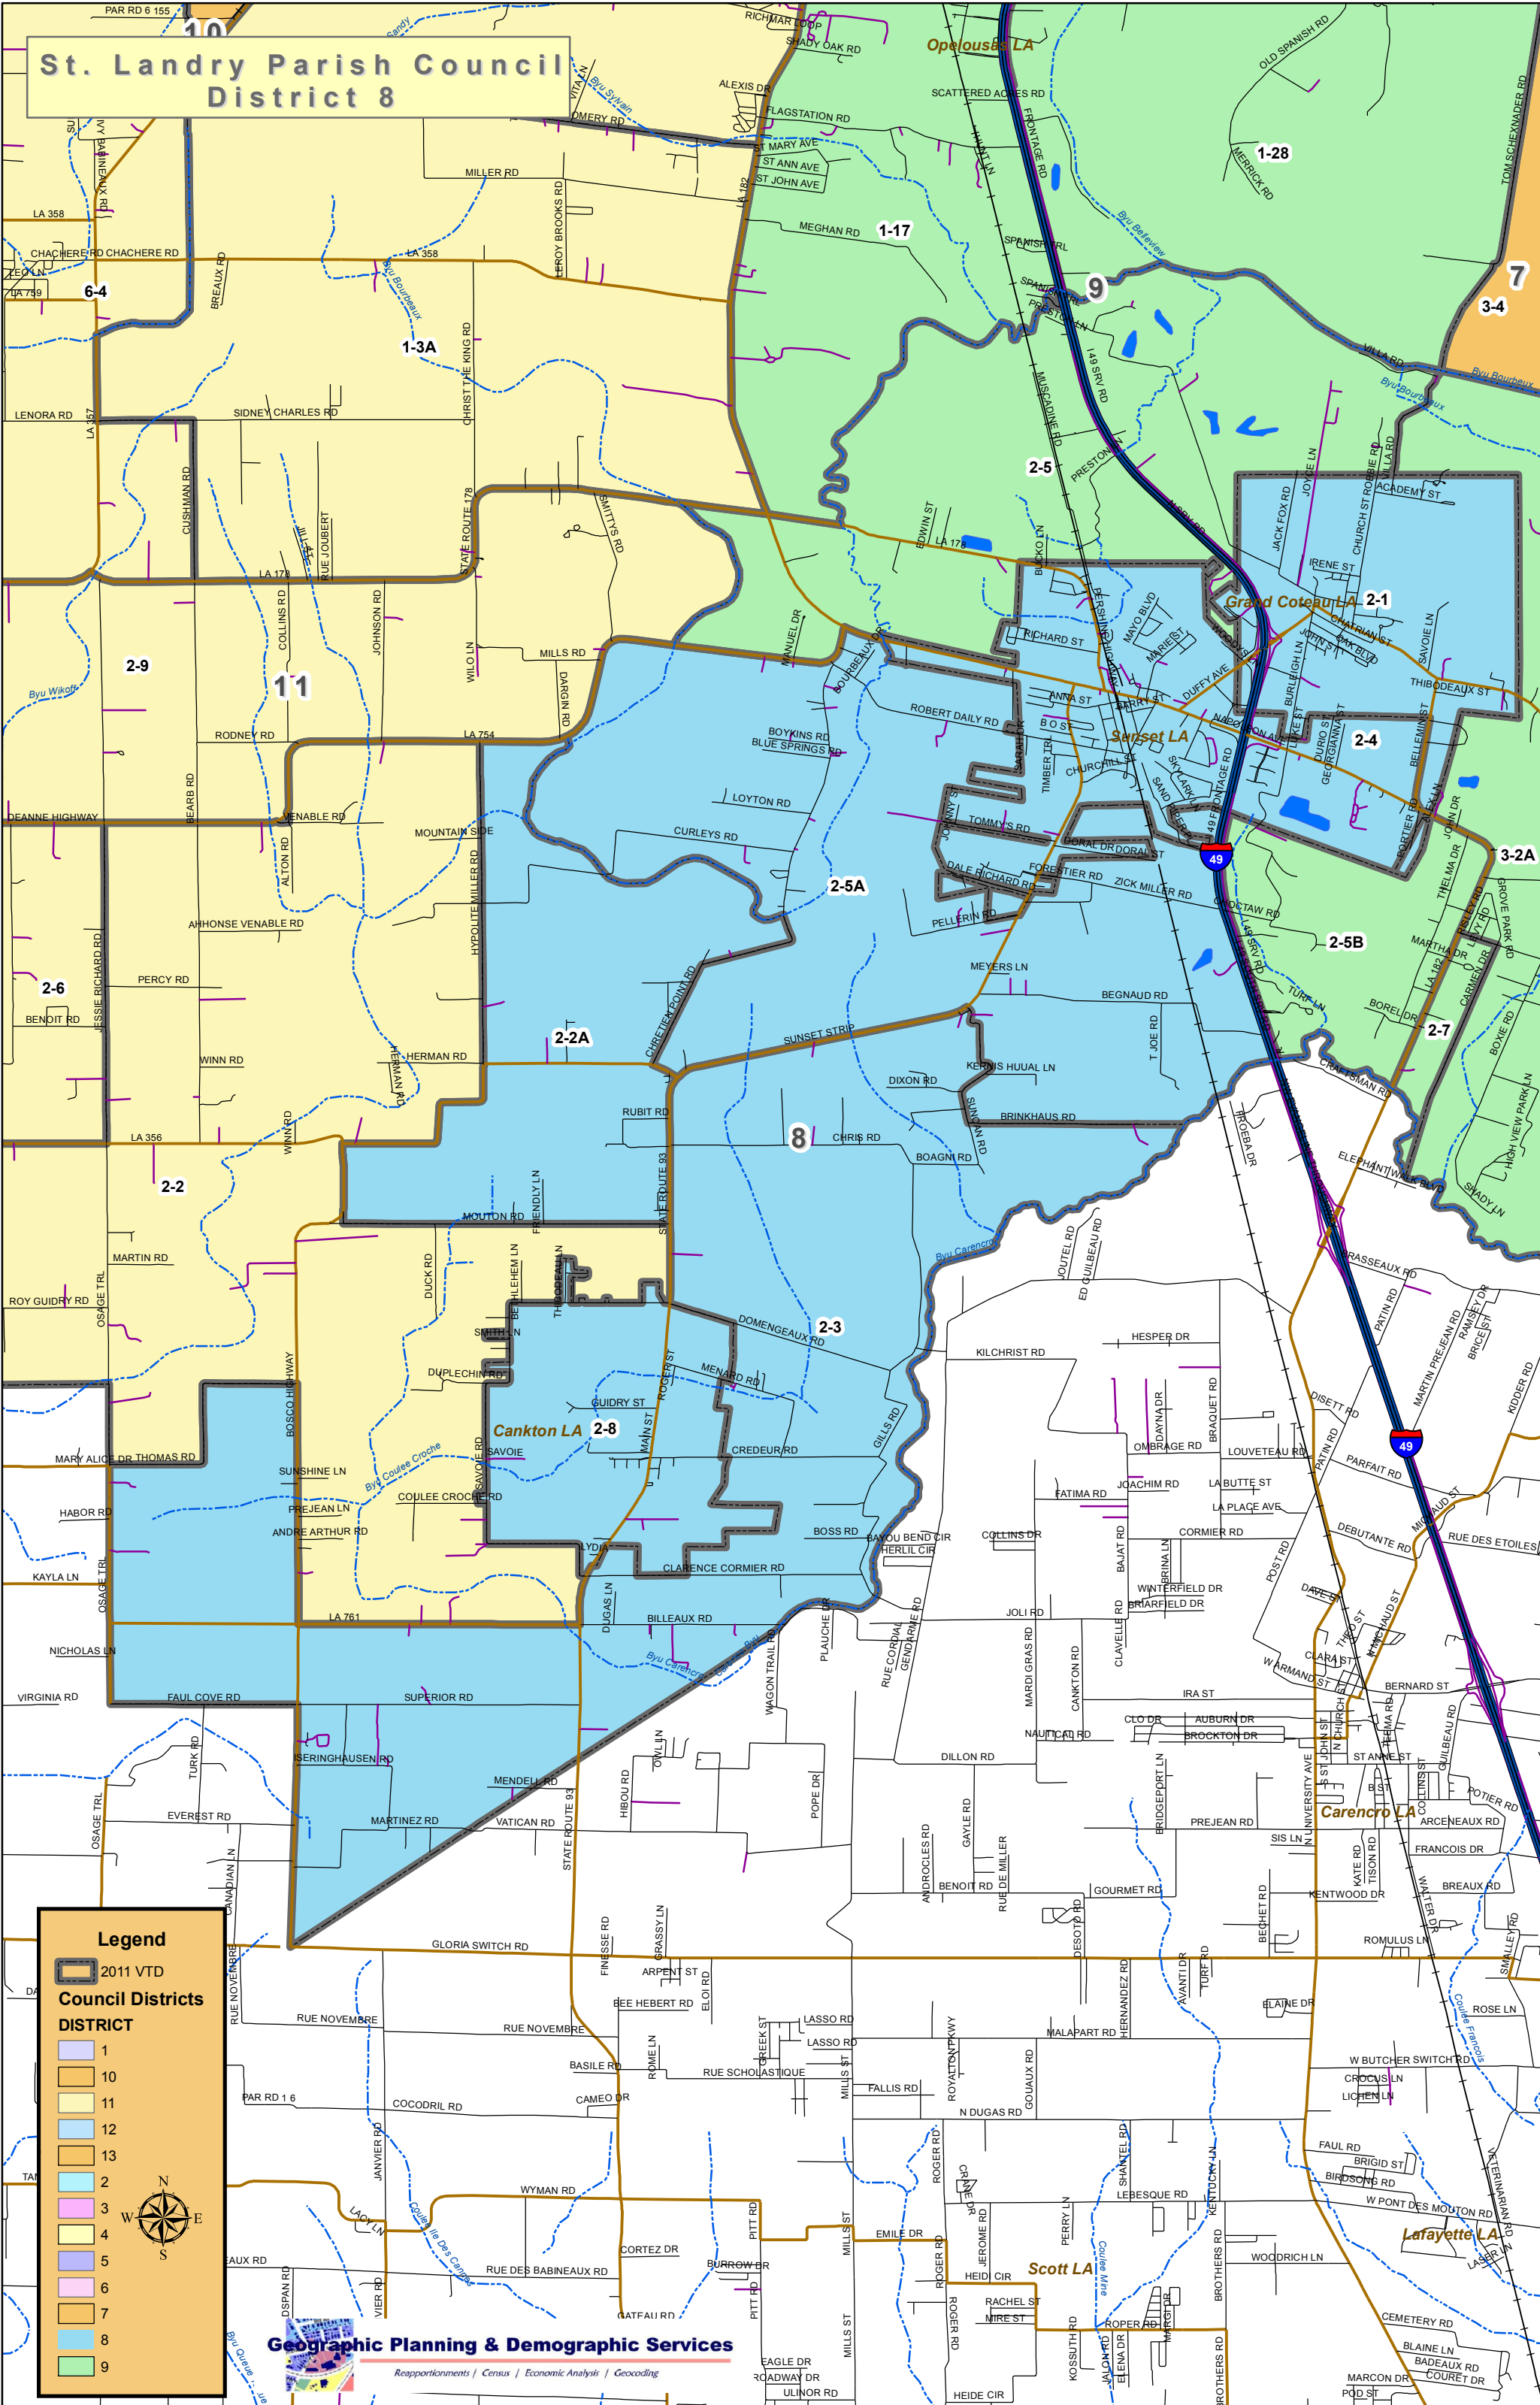

St. Landry Parish Council District 8

Legend

2011 VTD

Council Districts

DISTRICT

- 1
- 10
- 11
- 12
- 13
- 2
- 3
- 4
- 5
- 6
- 7
- 8
- 9

Map of St. Landry Parish, Louisiana, showing Council District 8 highlighted in light blue. The map includes a legend for Council Districts (1-13) and a compass rose. The map is titled 'St. Landry Parish Council District 8' and 'Geographic Planning & Demographic Services'.